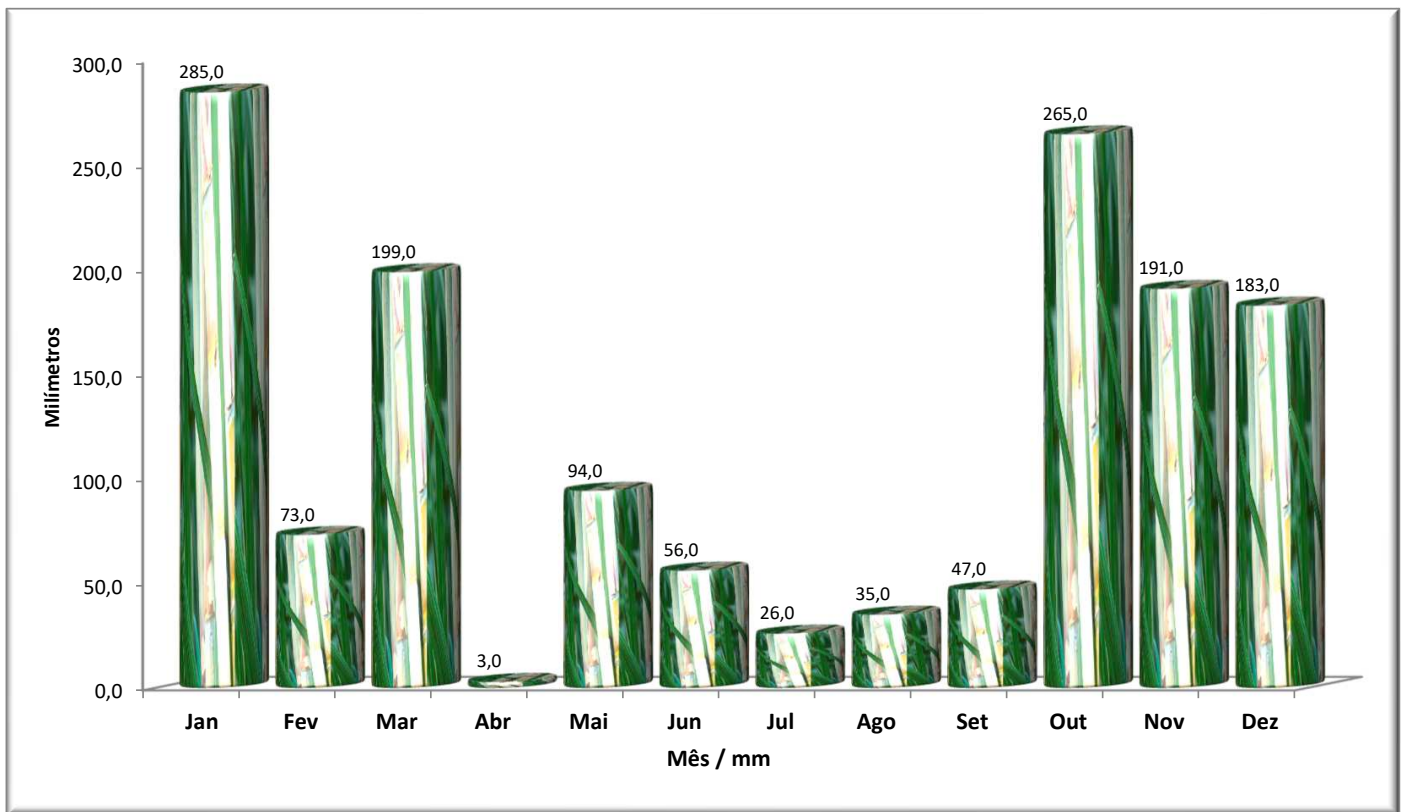

DIA	JAN	FEV	MAR	ABR	MAI	JUN	JUL	AGO	SET	OUT	NOV	DEZ	DIA
1		1,0								11,0			1
2	1,0		73,0							10,0			2
3			3,0							21,0			3
4			22,0							4,0			4
5			29,0								5,0		5
6	4,0		8,0									3,0	6
7	28,0		15,0			23,0				29,0			7
8									12,0		5,0		8
9			11,0	2,0		1,0			14,0	7,0		1,0	9
10						22,0			3,0		1,0		10
11		13,0									1,0		11
12					0,3								12
13	5,0	3,0										25,0	13
14	11,0	37,0							13,0	22,0		26,0	14
15	14,0								5,0	44,0		104,0	15
16	3,0						3,0						16
17	46,0		5,0	1,0			1,0					6,0	17
18	7,0		24,0							5,0	32,0		18
19	2,0										8,0		19
20	16,0												20
21			2,0										21
22					14,0	7,0							22
23					5,0					19,0			23
24	2,0				0,8					21,0			24
25					19,0						23,0	3,0	25
26		3,0	3,0								33,0	5,0	26
27	26,0	1,0	1,0				10,0	2,0				10,0	27
28	38,0	15,0				1,0	12,0	33,0			5,0		28
29	20,0		3,0		3,0	2,0					65,0		29
30	27,0				2,0						13,0		30
31	35,0				50,0					72,0			31
Total	285,0	73,0	199,0	3,0	94,0	56,0	26,0	35,0	47,0	265,0	191,0	183,0	1.457,0
MÊS	JAN	FEV	MAR	ABR	MAI	JUN	JUL	AGO	SET	OUT	NOV	DEZ	MÊS
ACUMULAD O	285,0	358,0	557,0	560,0	654,0	710,0	736,0	771,0	818,0	1.083,0	1.274,0	1.457,0	ACUMULA DO
Histórico 26 anos	254,7	178,0	127,3	76,6	86,9	67,2	46,3	45,6	88,4	135,3	130,5	166,8	1.404
Diferença (total - hist.)	30,3	-105,0	71,7	-73,6	7,1	-11,2	-20,3	-10,6	-41,4	129,7	60,5	16,2	53,5

Gráfico Comparativo 2021

Mês	Jan	Fev	Mar	Abr	Mai	Jun	Jul	Ago	Set	Out	Nov	Dez	Geral
mm	285,0	73,0	199,0	3,0	94,0	56,0	26,0	35,0	47,0	265,0	191,0	183,0	1.457,0

**Assocana**

MAPA DE ANOTAÇÃO HISTÓRICOS

Valores em milímetros na Assocana de 26 anos